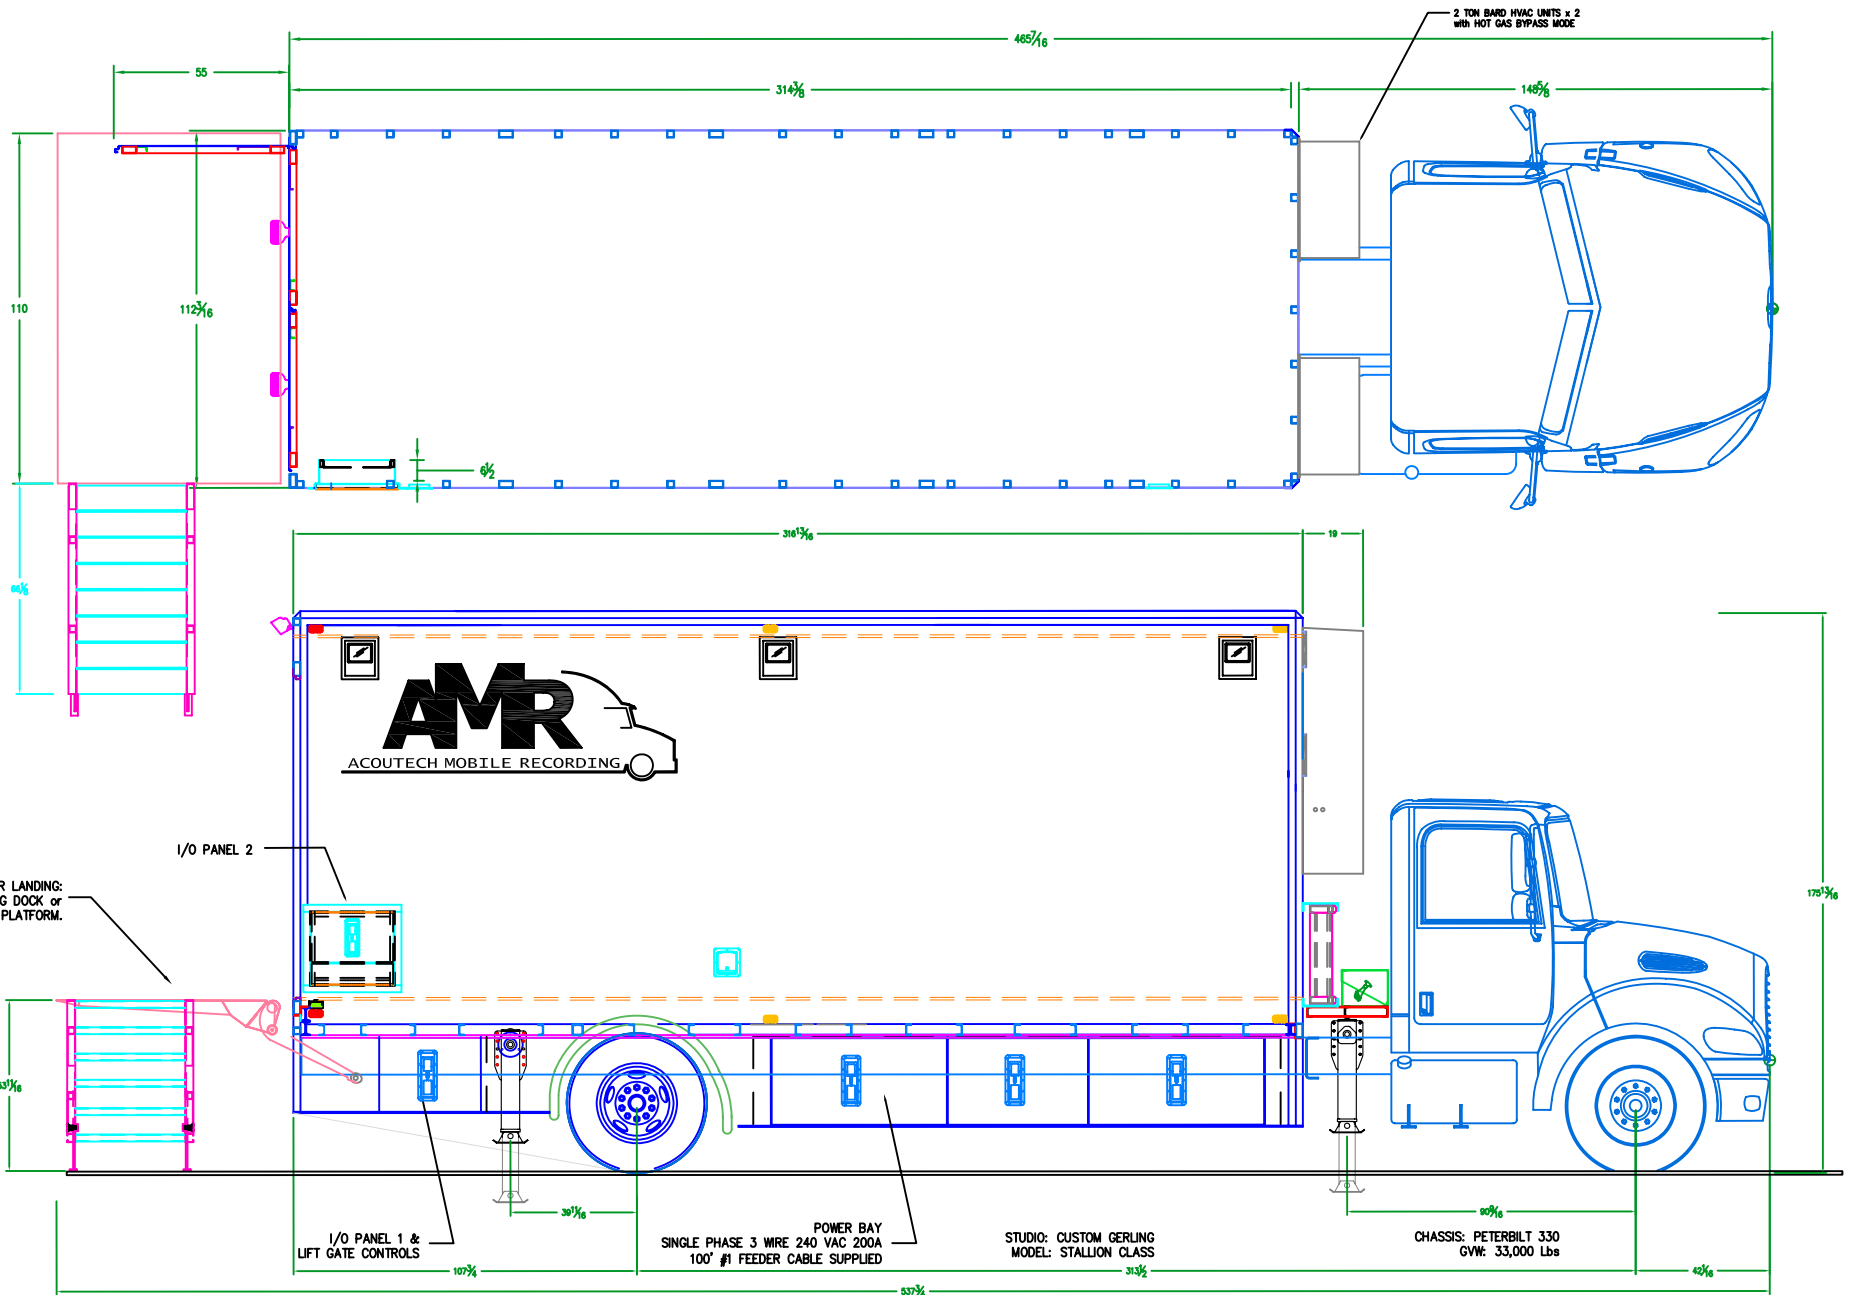

A1

ACOUTECH CORP. MOBILE RECORDING TRUCK (AMR)

TRUCK POWER & PHYSICAL INFORMATION

ENGR:	A.J. PEREZ
DATE:	1-20-2008
REV.:	6.4

ACOUTECH CORP.
3714 SW 30TH AVE.
HOLLYWOOD, FLORIDA 33312
954-964-6055 WWW.ACOUTECH.COM