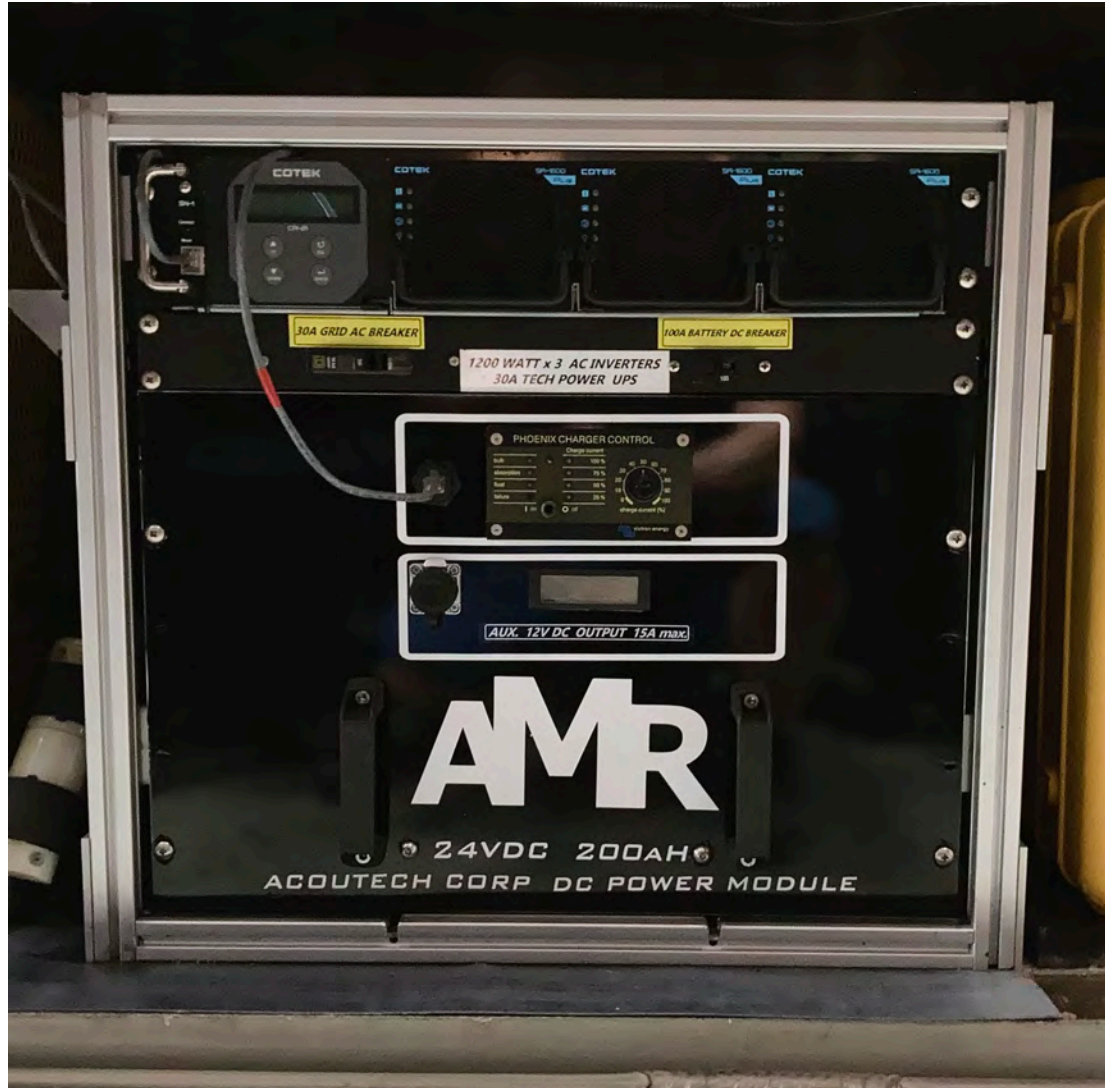

AMR Mobile Recording Truck

Truck Specifications:

2000 Peterbilt Model 330 26' WB 33000 GVW Mileage: 58,680
Cat. C3 300 HP Diesel. Eaton 9sp Manual & Bendix Air Ride Suspension.

Body:

Gerling 24' Stallion Class Full Aluminum Construction.
2" Square tube structure and continuous aluminum sheathing.
(3) Full size External Belly Bays (1) 1/2 size & (2) I/O Bays.
Lift-gate: Interlift Steel Fold-out with 2800 Lb capacity, lift and tilt.
Aluminum & stairs with Stainless Steel Handrails

AMR Mobile Recording Truck

Electrical:

Input Service: 240VAC 100 Amp 3 Wire

Environmental Power - 15KVa Multi-Tap Transformer with Neutral Tap
Available Voltage Taps: 190, 200, 210, 220, 240, 270
14 Circuit Load Center

Technical Power - 10KVa Multi-Tap Transformer with Neutral Tap
Available Voltage Taps: 190, 200, 210, 220, 240, 270
12 Circuit Load Center

Battery Back-Up System - Hot swap Modular Inverter Frame
(3) 1200 watt Inverter for a total of 3600 watt capacity
Victron 200aH 24v Battery Pack
Victron 16A Multi stage battery charger

AMR Mobile Recording Truck

Dual Zone Central DC Power Supply:

Zone 1 - Rack
+5v, +12v, +15,
-15v & Adj.

Zone 2 - Mixer
+5v, +12v, +15,
-15v & Adj.

AMR Mobile Recording Truck

Studio Construction:

All Metal Surfaces coated with VBD-5 Noise Damping Compound