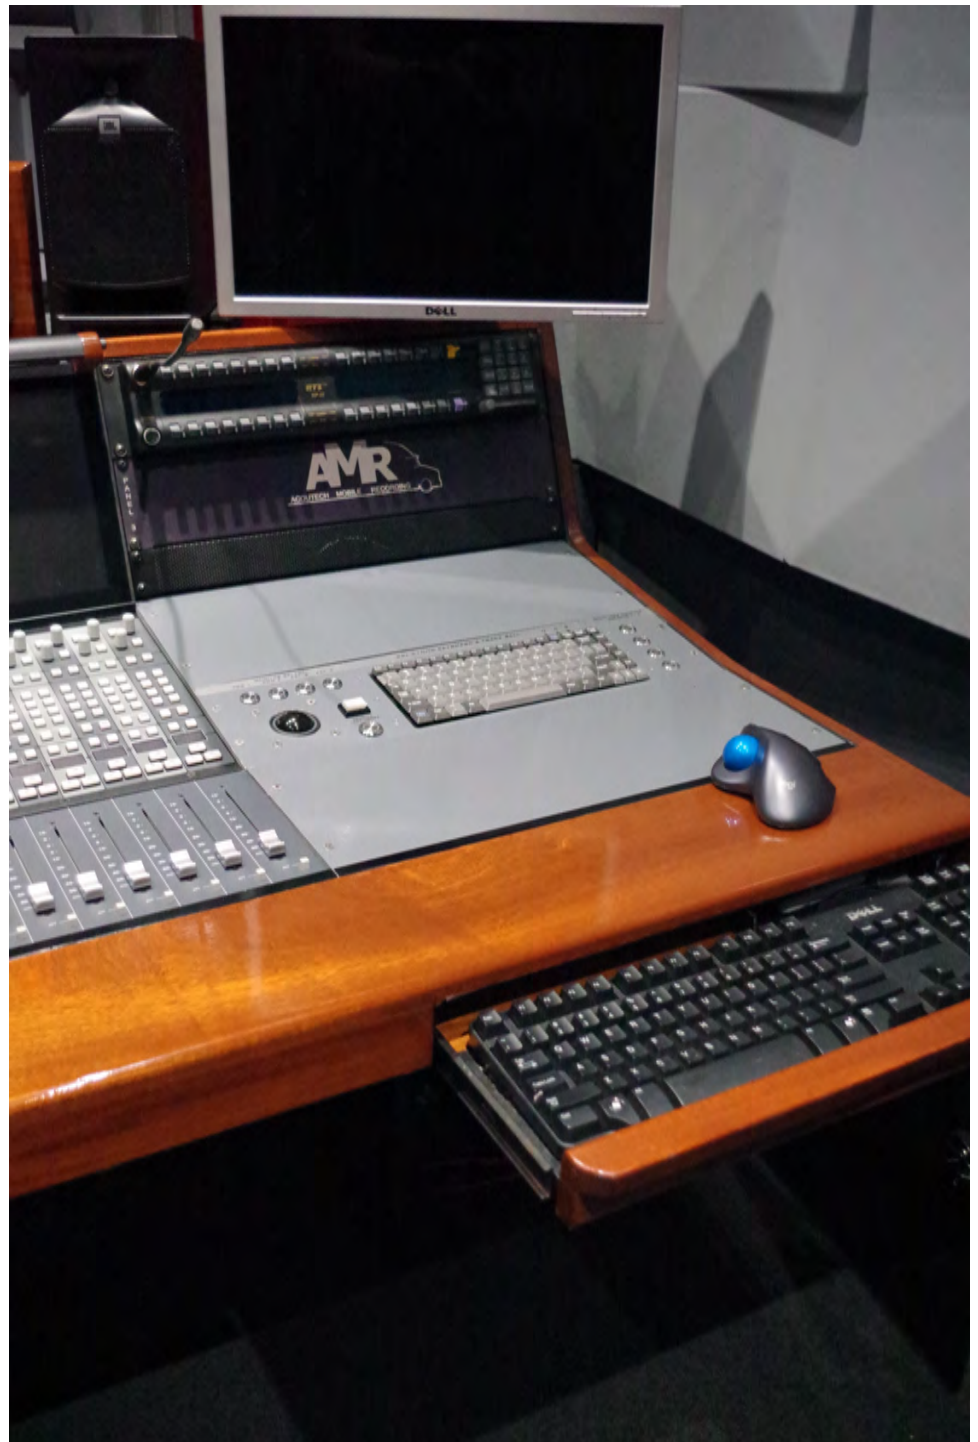

AMR Mobile Recording Truck

Out-Board Equipment: Computer GUI

TC Electronic System 6000 DSP with FX & Mastering Licenses
Waves DigiGrid Server 1 with PC Multi-Rack & Assort. Plugins

Platinum V10.0.0
Studio Classics
Collection V10.0.0
WNS Noise Suppressor
V10.0.0
CLA-76 Compressor /
Limiter V10.0.0
MultiRack SoundGrid
V9.2.0